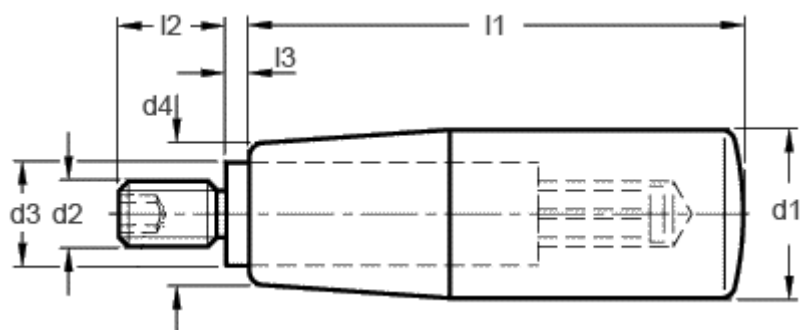

Article number: 20122417A

Description: E+G Revolving handle
GN 598-KU-21-1/4x20

Measures

d1 = 21

d2 = 1/4x20

d3 = 10

d4 = 17

l1 = 50

l2 = 13

l3 = 2.5